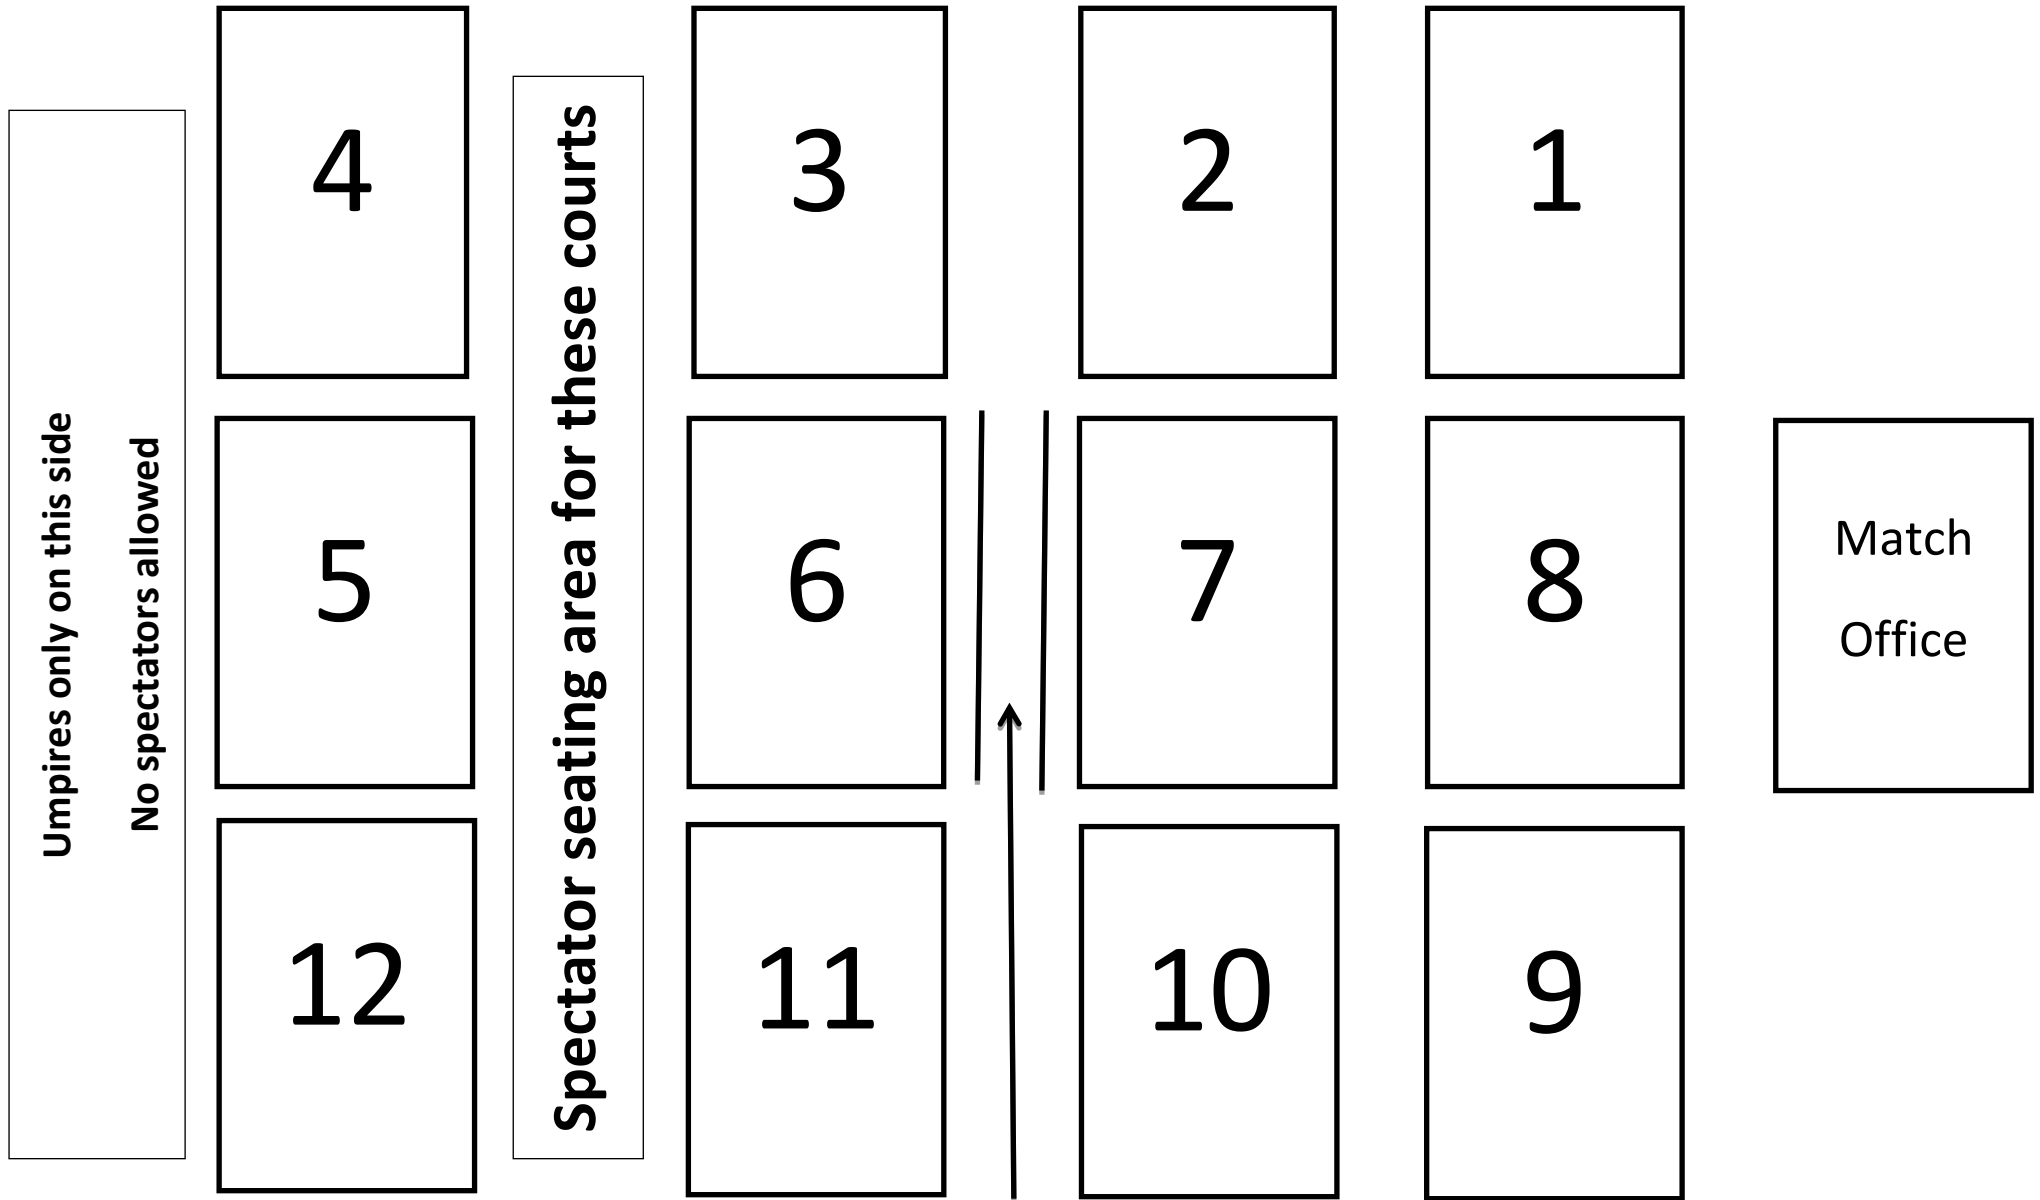

PLEASE NOTE THERE ARE TO BE NO SPECTATORS ON THE GOAL LINES OF COURTS 1, 3, 4, 9, 11 & 12
SPECTATORS ON 3, 4, 5, 6, 11 & 12 NEED TO BE ON GRASSED AREA BETWEEN THE COURTS

SPECTATORS ON COURT 7 MUST STAY BETWEEN THE TRAMLINES

SPECTATORS ON COURTS 1, 8 & 9 MUST REMAIN BEHIND THE YELLOW LINES ON THE GRASSED AREA

UMBRELLAS ARE NOT PERMITTED DOWN THE CENTRE OF COURTS. SCORERS, TIMEKEEPERS & COACHES ON THESE COURTS WILL NEED TO BRING RAINCOATS