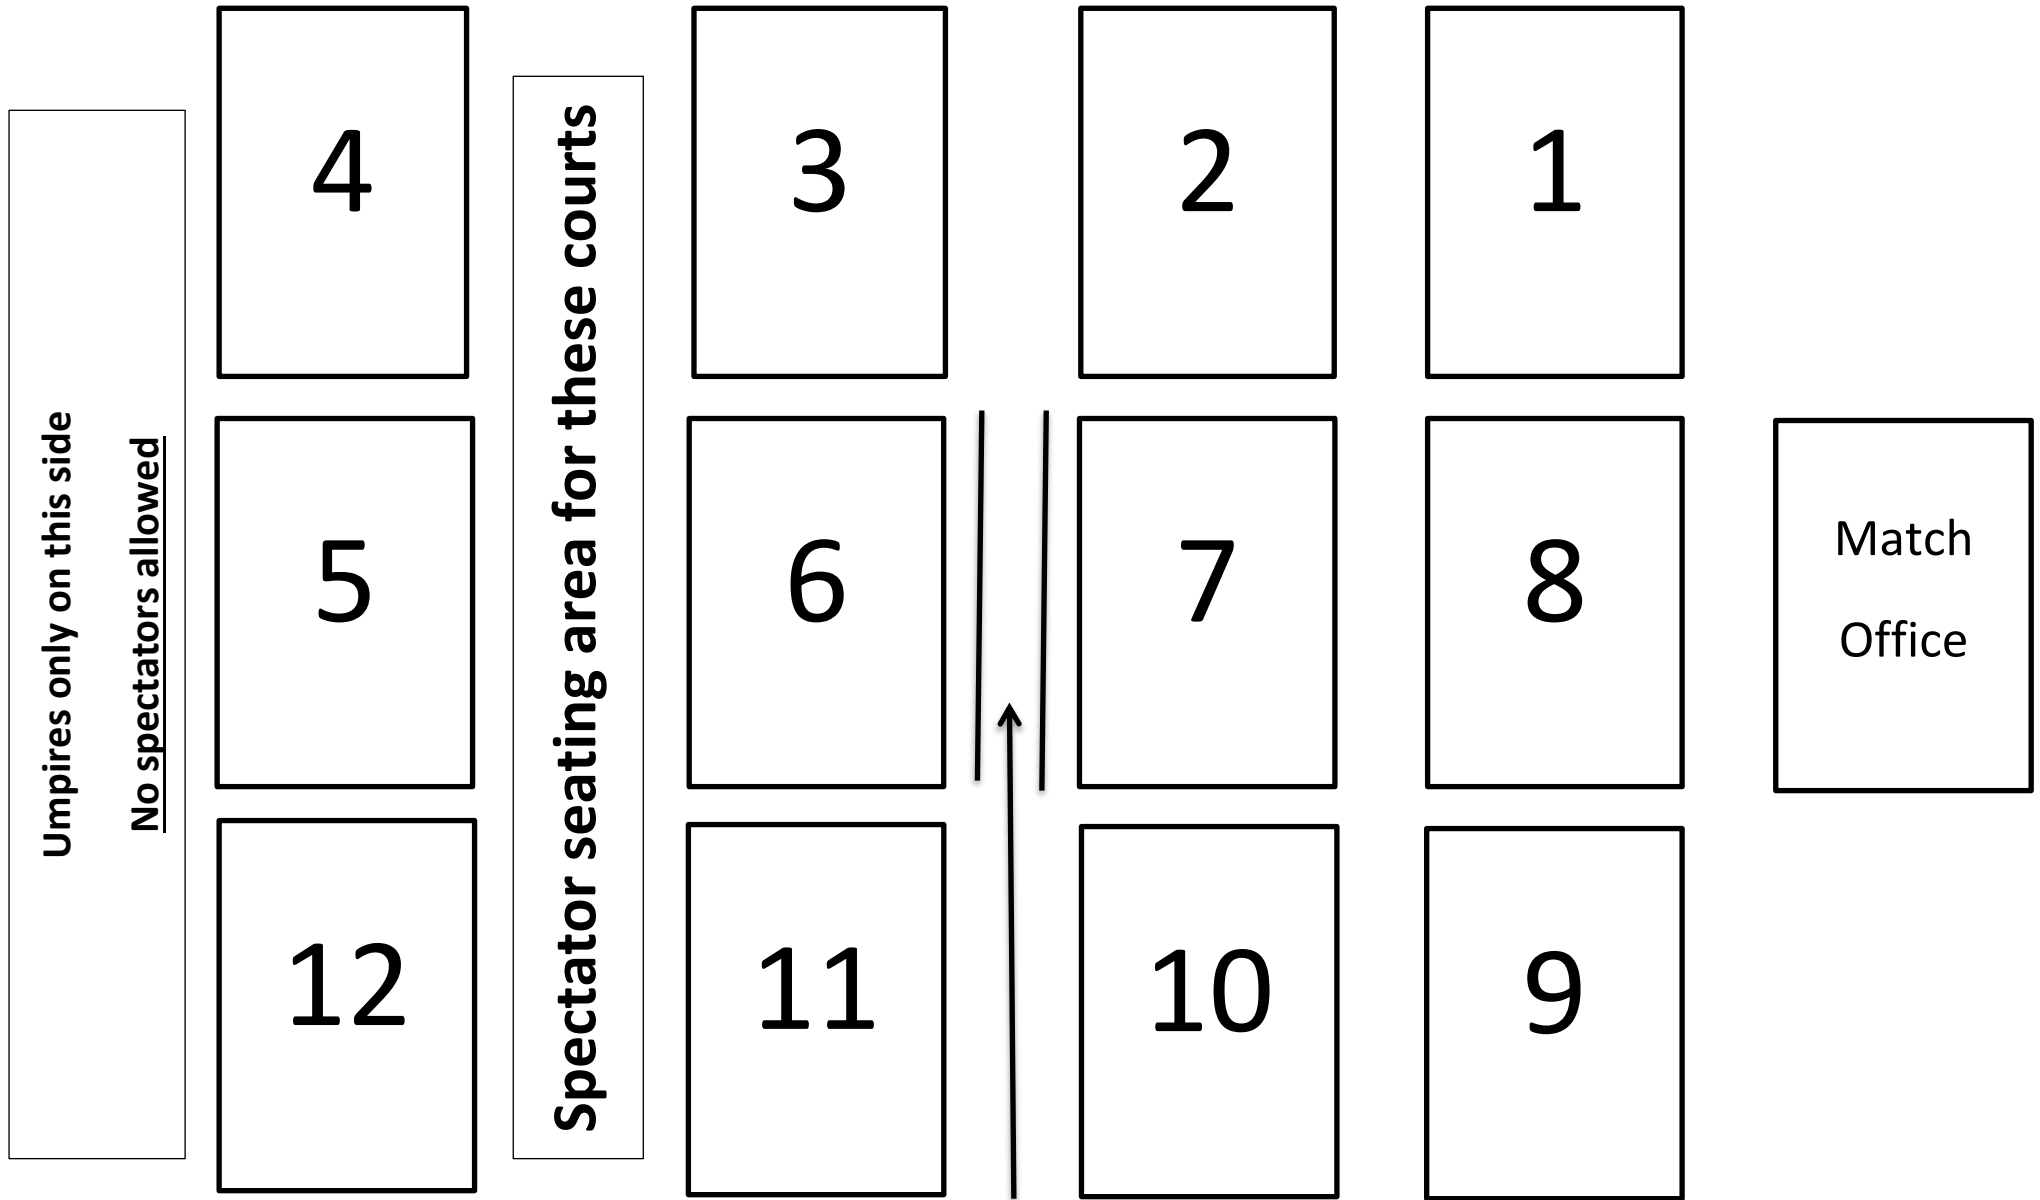

PLEASE NOTE THERE ARE TO BE NO SPECTATORS ON THE GOAL LINES OF COURTS 1, 3, 4, 9, 11 & 12 (only allowed for courts 2 & 10)
SPECTATORS ON 3, 4, 5, 6, 11 & 12 NEED TO BE ON GRASSED AREA BETWEEN THE COURTS

SPECTATORS ON COURT 7 MUST STAY BETWEEN THE TRAMLINES

SPECTATORS ON COURTS 1, 8 & 9 MUST REMAIN BEHIND THE GREEN COURT PERIMETERS.

UMBRELLAS ARE NOT PERMITTED DOWN THE CENTRE OF COURTS. SCORERS, TIMEKEEPERS & COACHES ON THESE COURTS WILL NEED TO BRING RAINCOATS